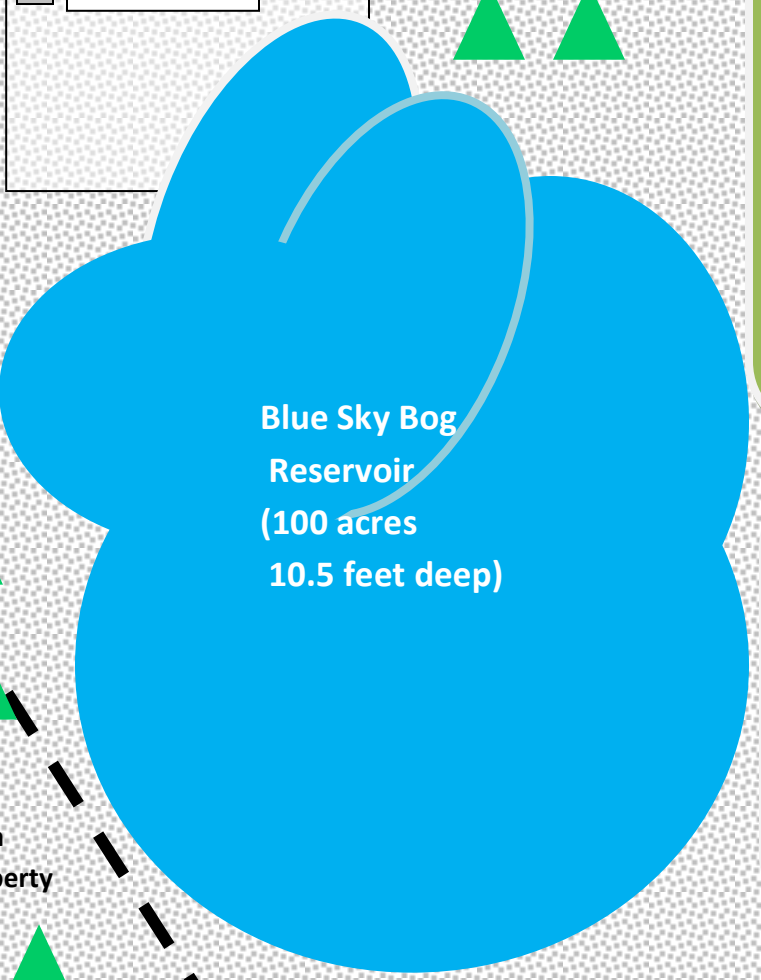

LEGEND
Blue Sky Bog Site

- cranberry vines
- water
- pine grove
- rocky soil

Blue Sky Bog Site

Total Planted Acres: 200

Blue Sky Bog Reservoir
(100 acres
10.5 feet deep)

Hardemann Family Property